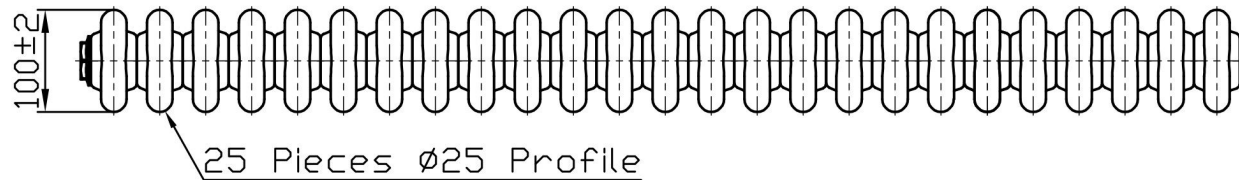

Eastbrook

Eastbrook Road, Gloucester GL4 3DB

Technical Helpline : 01452 317890

Mon - Fri / 8am - 5pm

Email : technical@eastbrookco.com