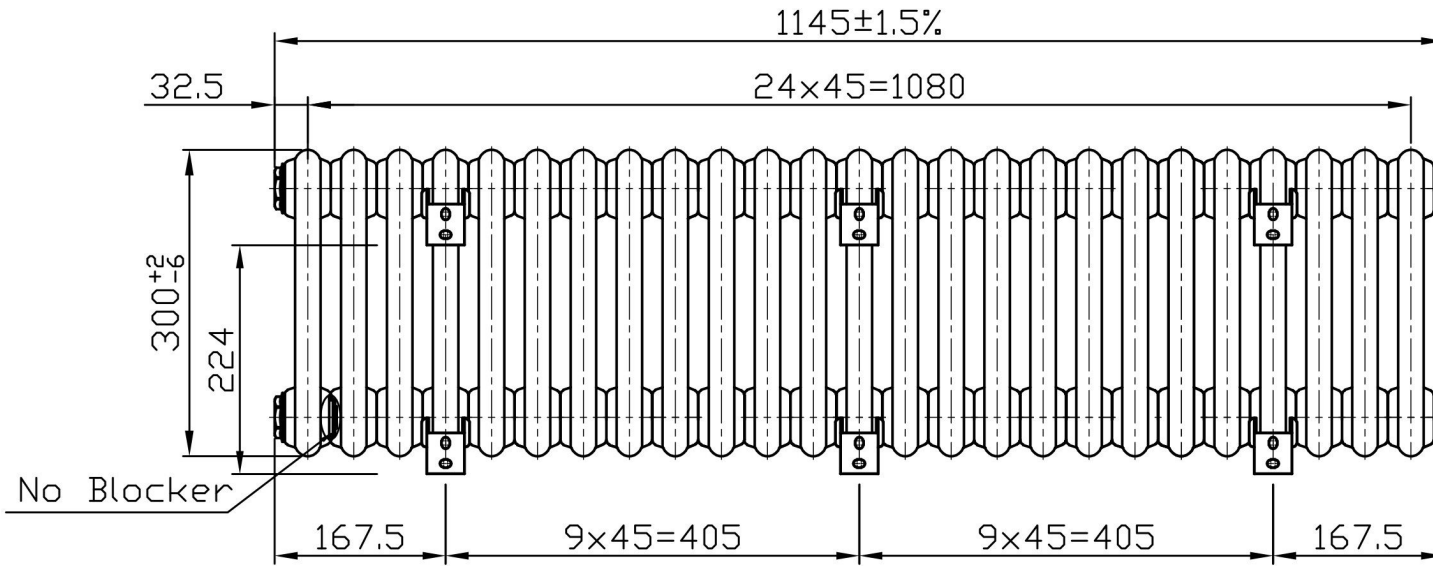

Imperia 3 Column Horizontal 300 x 1145mm. Painted

Technical Drawing

Unit: mm

No Blocker