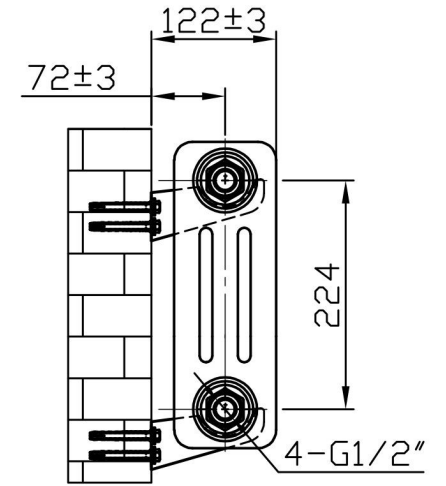

# Imperia 3 Column Horizontal 300 x 1145mm. Painted

## Technical Drawing

Unit: mm

No Blocker

**Eastbrook** 

Eastbrook Road, Gloucester GL4 3DB

Technical Helpline : 01452 317890

Mon - Fri / 8am - 5pm

Email : [technical@eastbrookco.com](mailto:technical@eastbrookco.com)